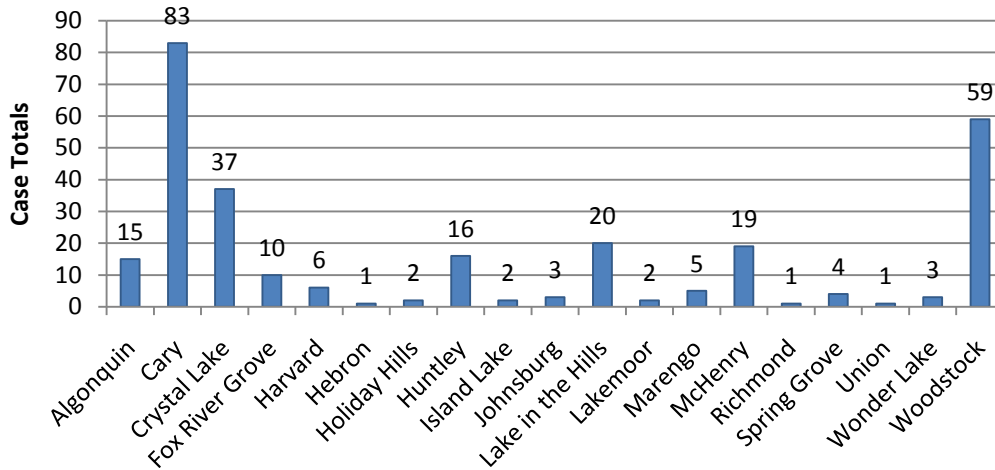

## McHenry County (IL) Pertussis Outbreak Cases by Residence Aug 22, 2011 - Jan 26, 2012

## McHenry County (IL) Pertussis Outbreak Cases by age distribution Aug 22, 2011 - Jan 26, 2012